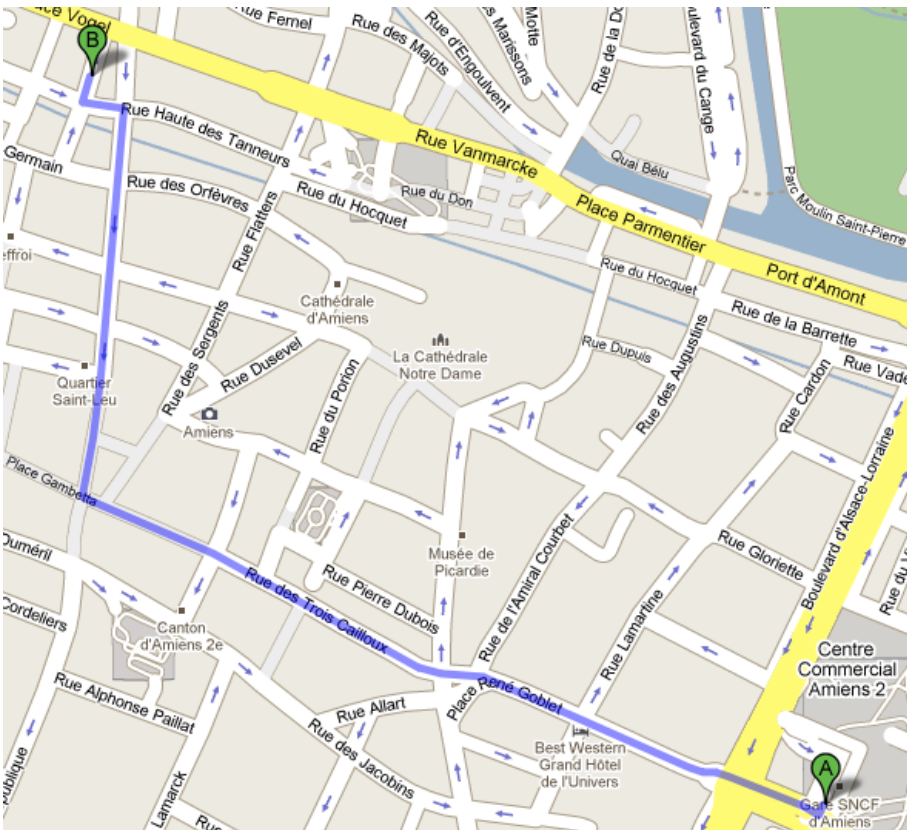

All Seasons Hotel Amiens Cathédrale

17-19 place au Feurre 80000 AMIENS - France - +33(3) 22 22 00 20

By car :

Whether it is from Motorway A16 - exit 19, or from A1 or A29 - exit 31, after the exit, follow the indications « Amiens centre ville » and « Parking de la cathédrale ».

From Roissy Charles de Gaulle Airport :

- Motorway A1 towards Lille, take the motorway A29 exit Amiens - Jules Verne

- Take the exit 31, follow « centre ville » and « Parking de la cathédrale ».

From Amiens SNCF train station :

- 0,7km and 35 minutes on foot, following the map on the left handside.

* In order to get this negotiated price, precise you come to ESIEE-Amiens' Workshop - Seminar when booking